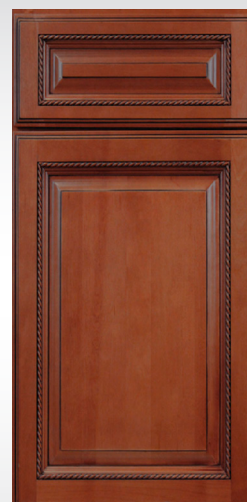

Sienna Rope
(MR)

PLATINUM